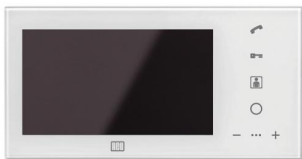

€941.00

ACO IP indoor 7" video handsfree unit

INS-MP7 BK

Colour 7" LCD
Touch Panel
Handsfree (loud speaker)
Full privacy of conversation
Many handsets can be connected in the same apartment
door bell function
Automatic door opening which can be turned on and off at every moment

€393.00

ACO IP indoor 7" video handsfree unit

INS-MP7 WH

Colour 7" LCD
Touch Panel
Handsfree (loud speaker)
Full privacy of conversation
Many handsets can be connected in the same apartment
door bell function
Automatic door opening which can be turned on and off at every moment